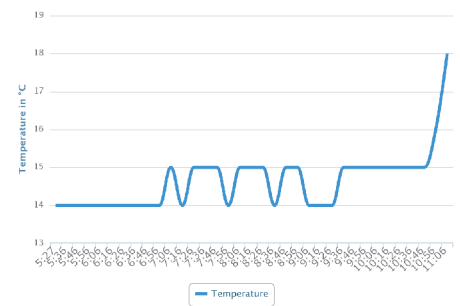

### AWS 100

- Report the average wind speed and direction up to 15m/s during the last 10 min
- Report gusts of wind up to 15m/s during the last 10min
- GSM 900MHZ/1800MHZ terminal built in
- Operating area from -20°C to 50°C
- Powered by solar array

### AWS 200

- Report the average wind speed and direction up to 30m/s during the last 10 min
- Report gusts of wind up to 30m/s during the last 10min
- Report the current air temperature from -20°C to 30°C
- GSM/GPRS 900MHZ/1800MHZ terminal built in
- Operating area from -20°C to 50°C
- Powered by solar array