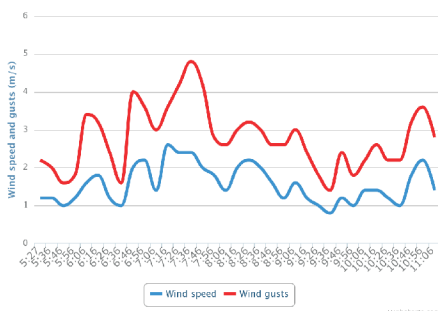

### AWS 100

- Report the average wind speed and direction up to 15m/s during the last 10 min
- Report gusts of wind up to 15m/s during the last 10min
- GSM 900MHZ/1800MHZ terminal built in
- Operating area from -20°C to 50°C
- Powered by solar array

### AWS 200

- Report the average wind speed and direction up to 30m/s during the last 10 min
- Report gusts of wind up to 30m/s during the last 10min
- Report the current air temperature from -20°C to 30°C
- GSM/GPRS 900MHZ/1800MHZ terminal built in
- Operating area from -20°C to 50°C
- Powered by solar array