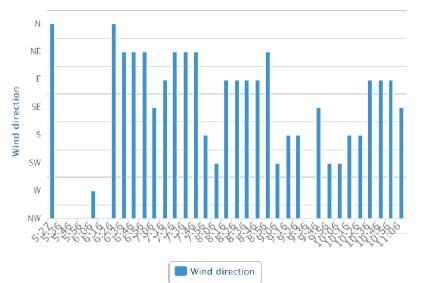

### AWS 100

- Report the average wind speed and direction up to 15m/s during the last 10 min
- Report gusts of wind up to 15m/s during the last 10min
- GSM 900MHZ/1800MHZ terminal built in
- Operating area from -20°C to 50°C
- Powered by solar array

### AWS 200

- Report the average wind speed and direction up to 30m/s during the last 10 min
- Report gusts of wind up to 30m/s during the last 10min
- Report the current air temperature from -20°C to 30°C
- GSM/GPRS 900MHZ/1800MHZ terminal built in
- Operating area from -20°C to 50°C
- Powered by solar array